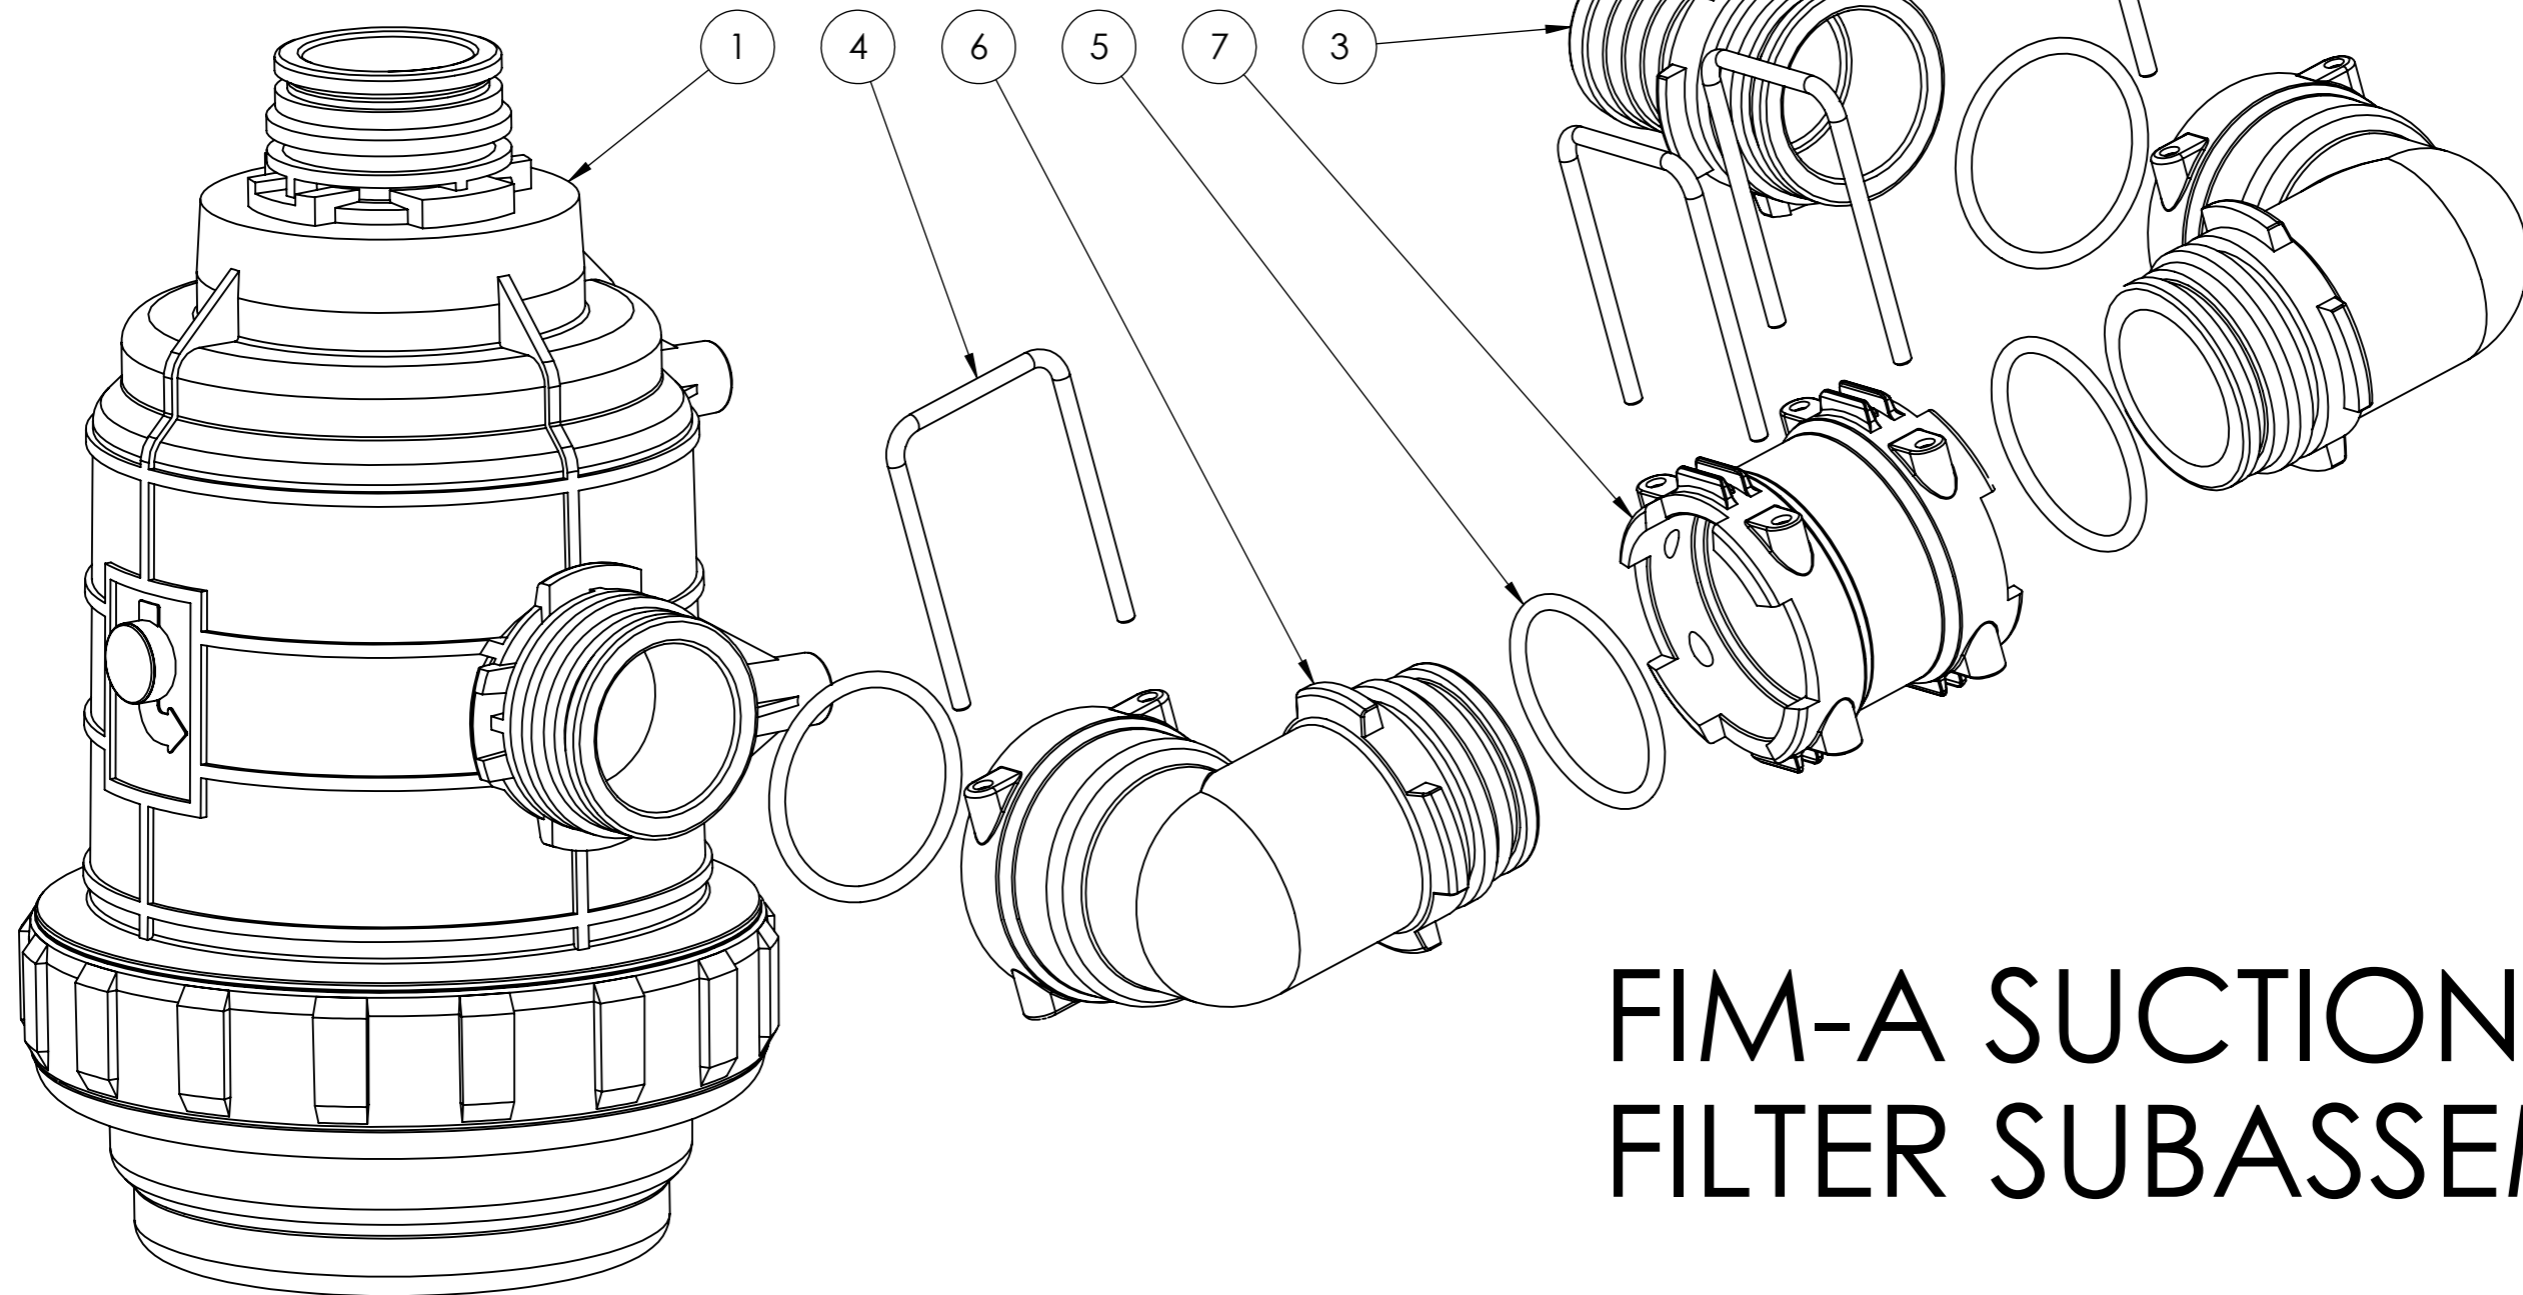

ITEM NO.	PART NUMBER	DESCRIPTION	QTY.
1	31620E2	T6 SUCTION FILTER 32 MESH 220 LPM	1
2	129066	T6 FEMALE ELBOW	1
3	1091640	T6 MALE 40MM HOSE BARB	2
4	010006	T6 FORK	6
5	BS223V75BR	T6 ORING VITON	6
6	129266	T6 MALE/FEMALE ELBOW	2
7	259066	T6 FEMALE COUPLER	1

FIM-A SUCTION FILTER SUBASSEMBLY