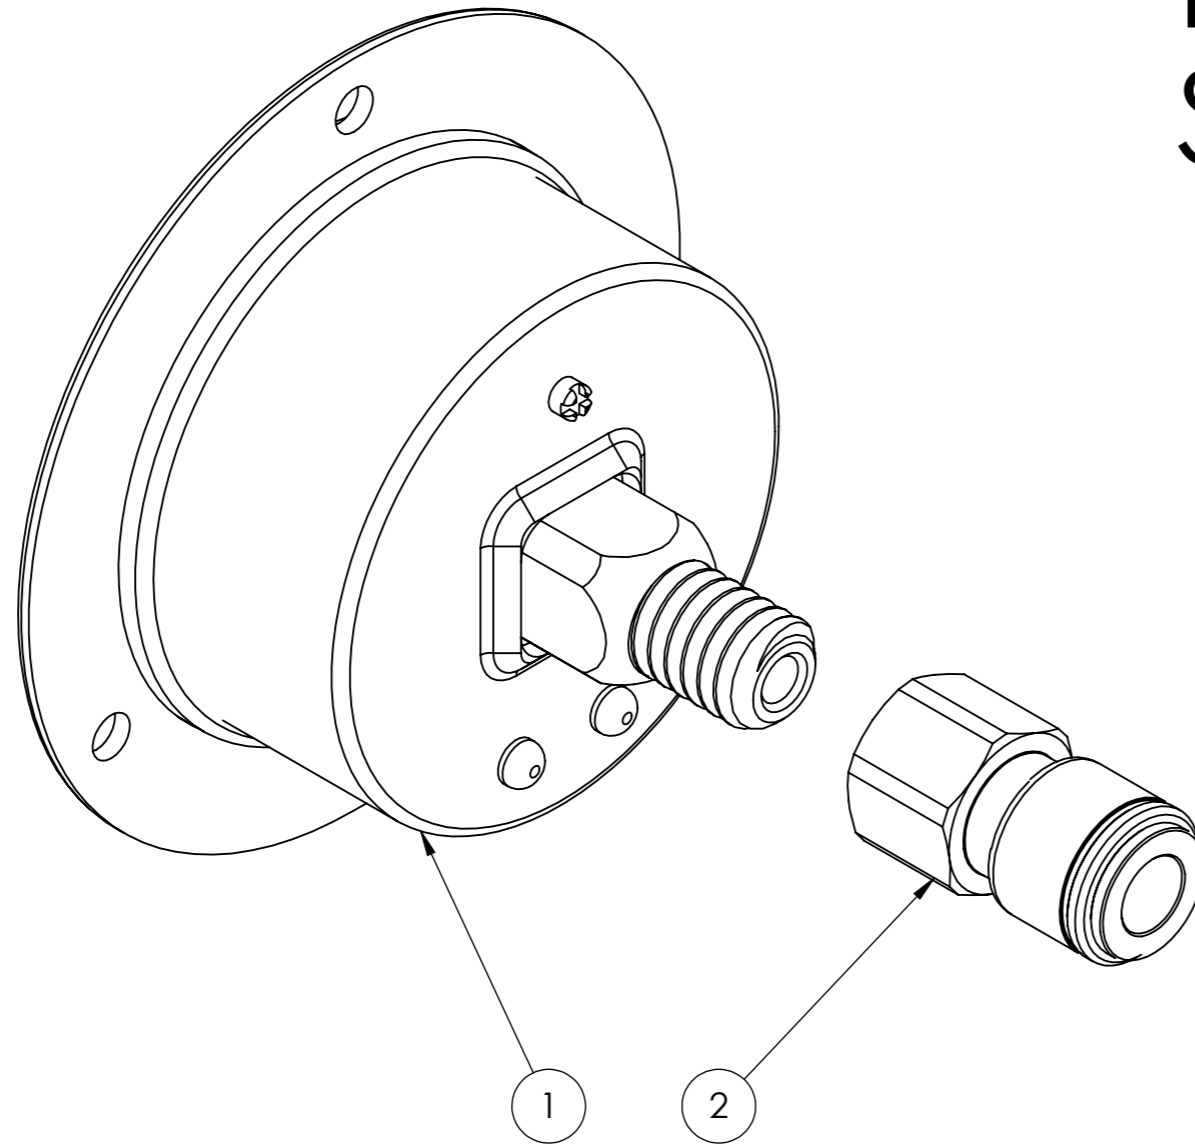

FIM-A PRESSURE GAUGE SUBASSEMBLY

ITEM NO.	PART NUMBER	DESCRIPTION	QTY.
1	FMSAGAU63	FMSA PRESSURE GAUGE 16 BAR S/S REAR	1
2	PM450812E	8MM PRESS FIT - G0.25 FEMALE	1