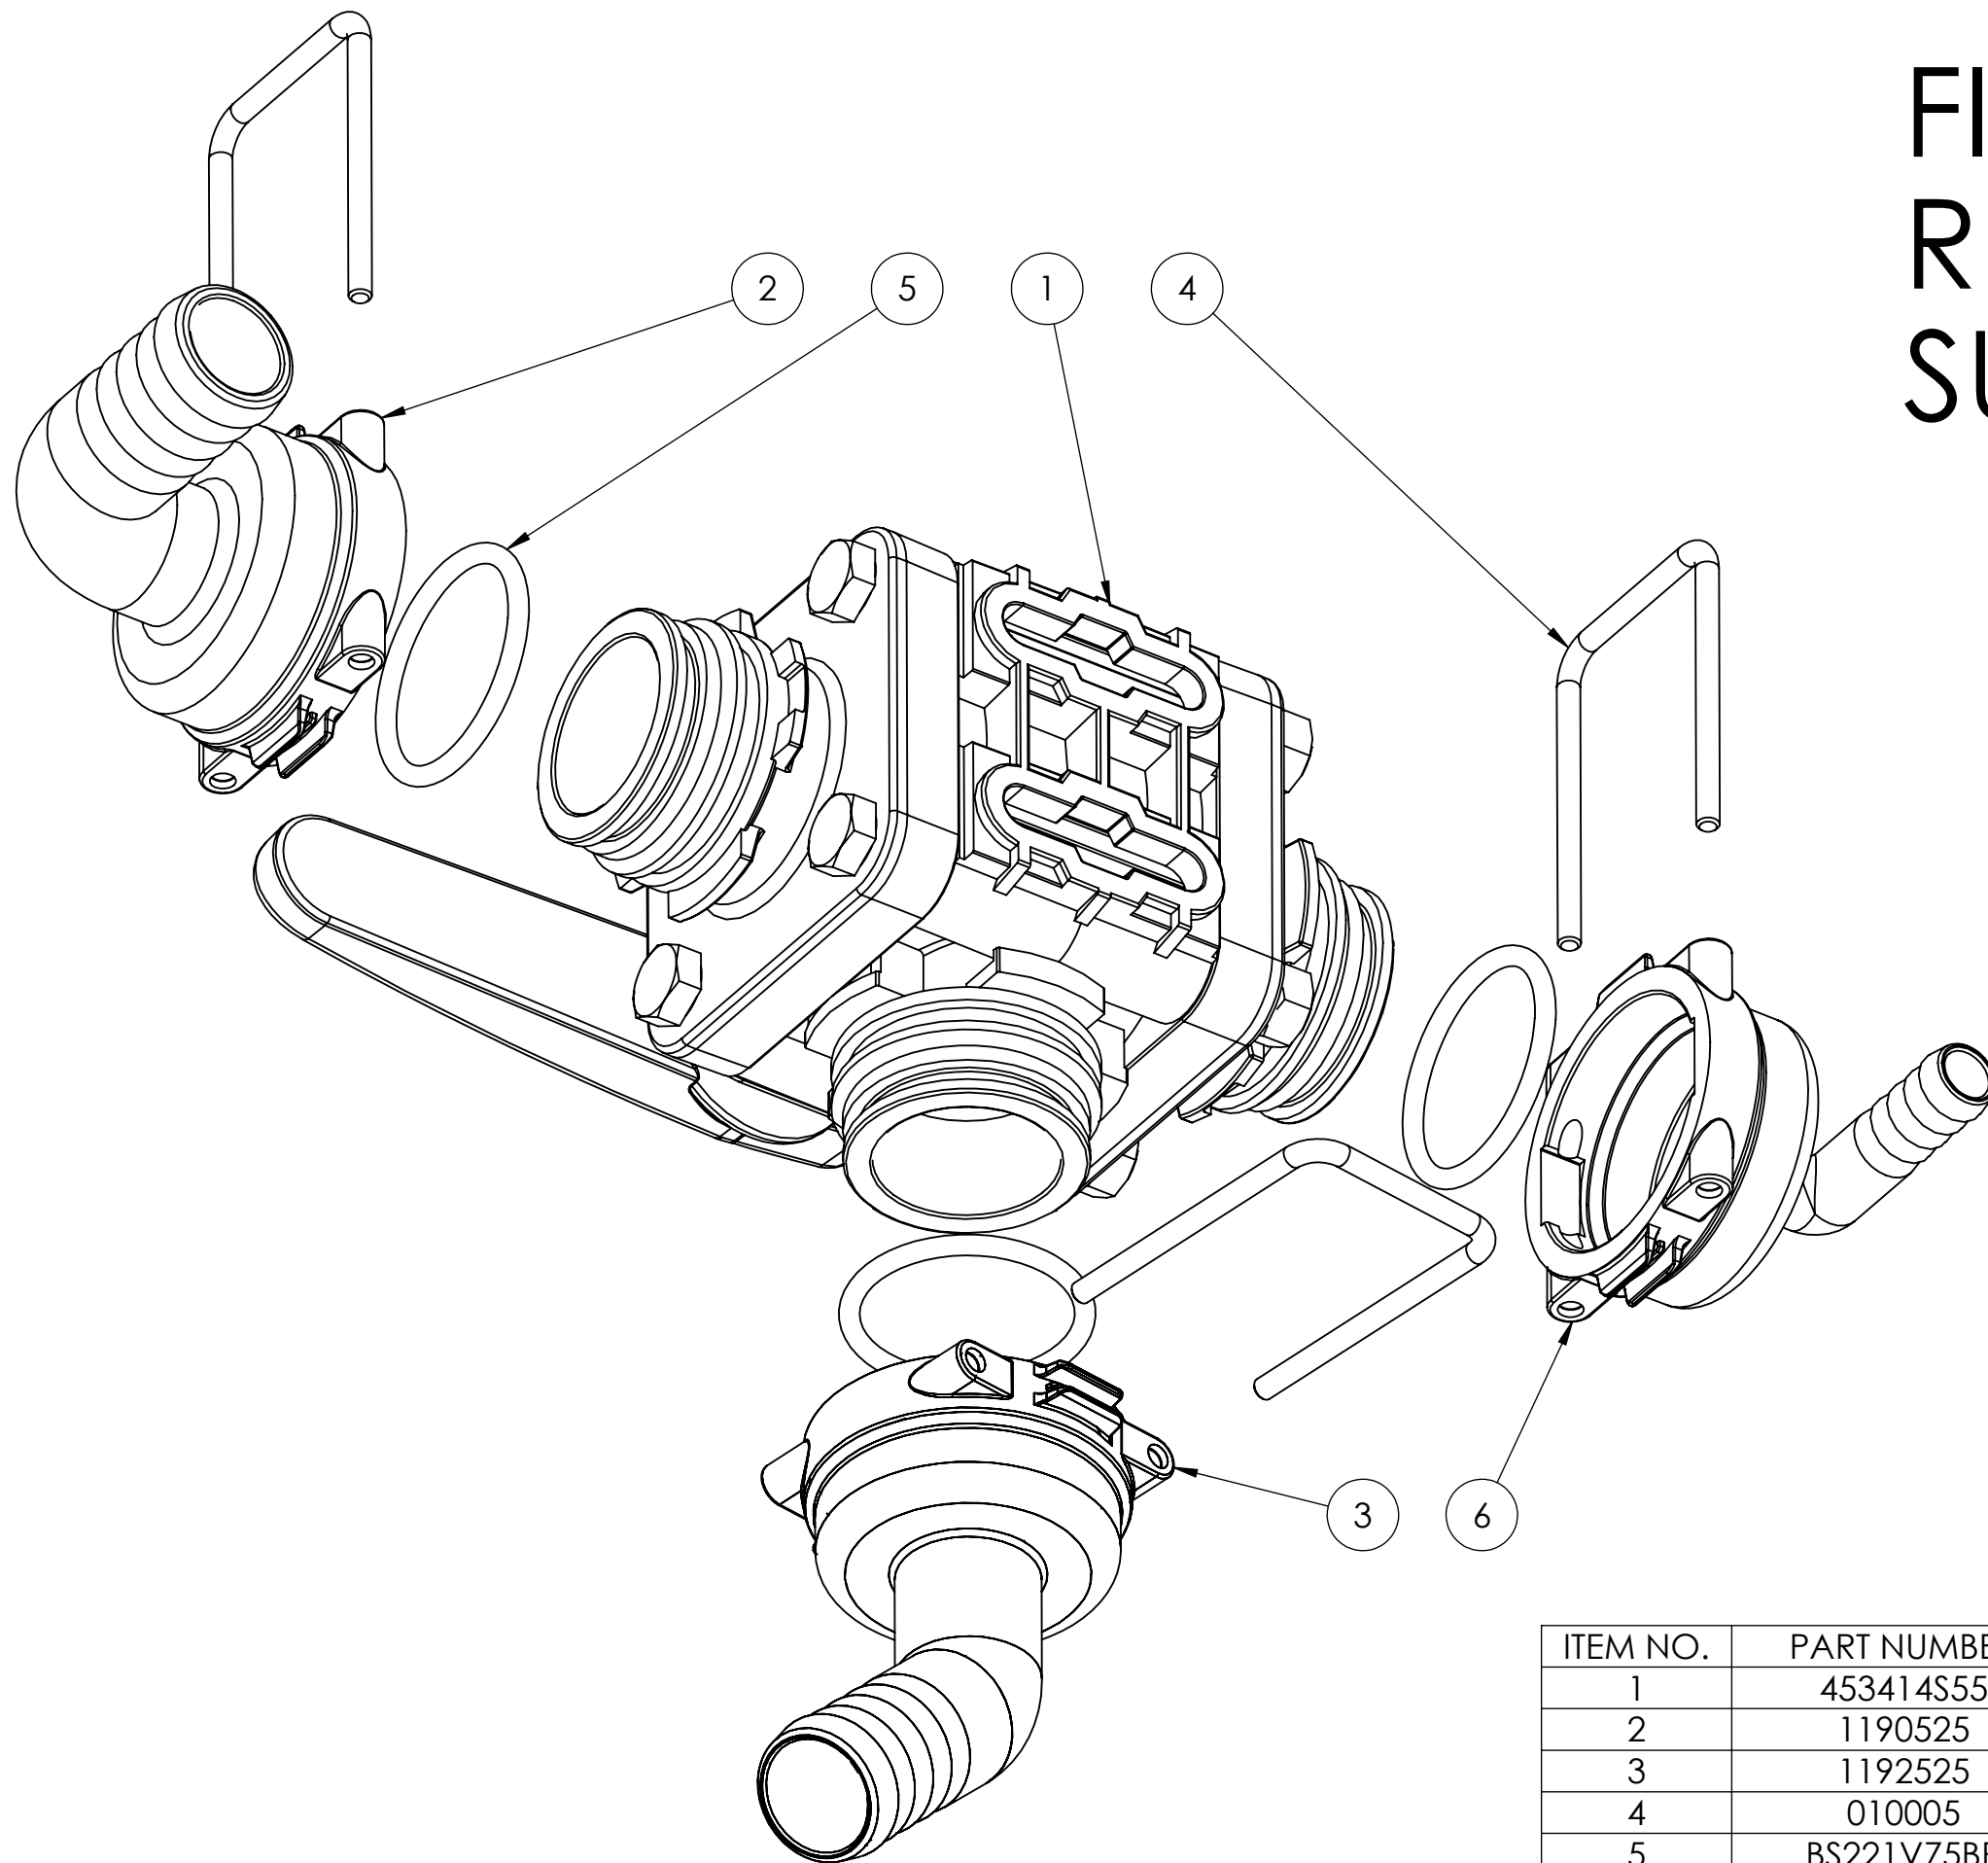

FIM-A RETURN TAP SUBASSEMBLY

ITEM NO.	PART NUMBER	DESCRIPTION	QTY.
1	453414S55	T5 3 WAY UNINTERRUPTED FLOW BALL VALVE	1
2	1190525	T5 FEMALE ELBOW 25MM HOSE BARB	1
3	1192525	T5 FEMALE 45° ELBOW 25MM HOSE BARB	1
4	010005	T5 FORK	3
5	BS221V75BR	T5 ORING VITON	3
6	1190513	T5 FEMALE ELBOW 13MM HOSE BARB	1