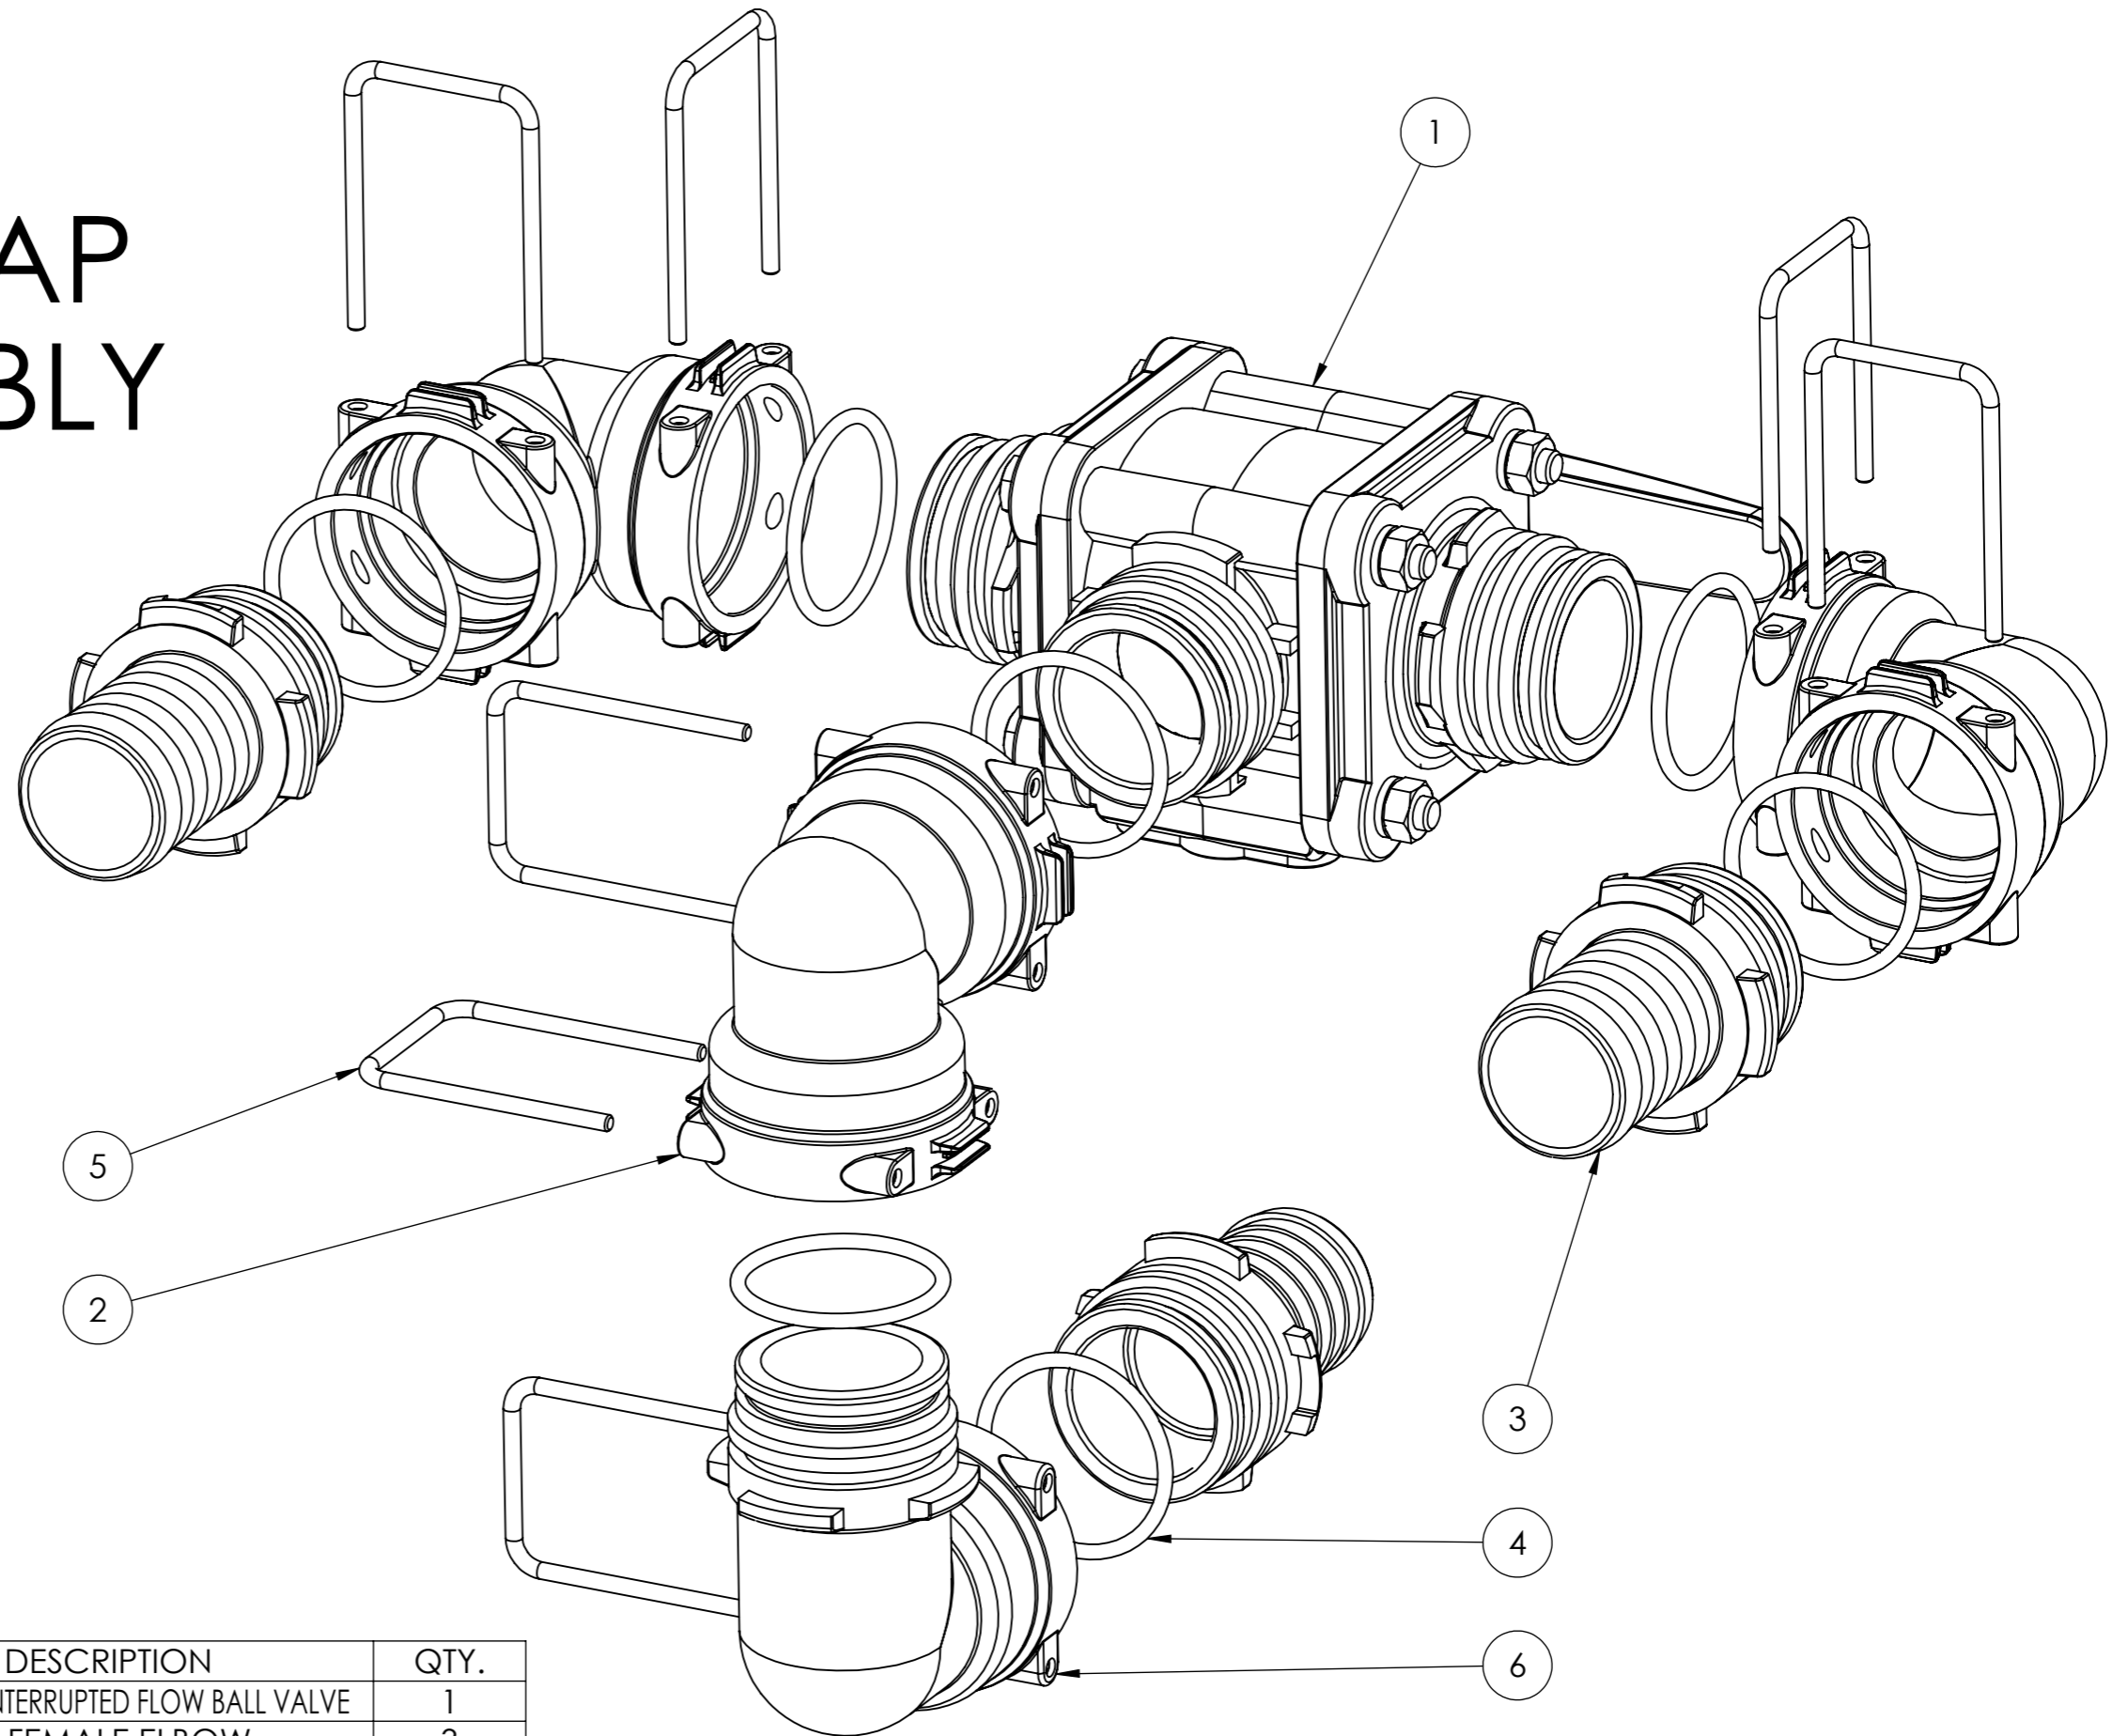

FIM-A SUCTION TAP SUBASSEMBLY

ITEM NO.	PART NUMBER	DESCRIPTION	QTY.
1	453425S66	T6 3 WAY INTERRUPTED FLOW BALL VALVE	1
2	129066	T6 FEMALE ELBOW	3
3	1091640	T6 MALE 40MM HOSE BARB	3
4	BS223V75BR	T6 ORING VITON	7
5	010006	T6 FORK	7
6	129266	T6 MALE/FEMALE ELBOW	1